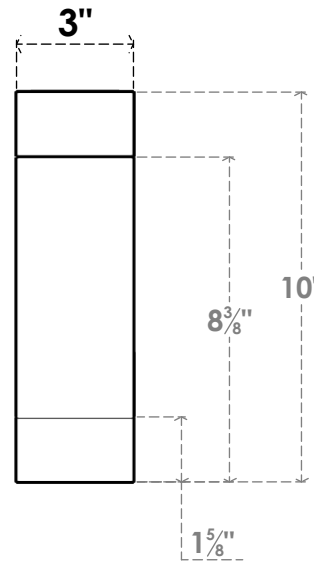

ITEM NUMBER: BRCPO030X10000X10000BUR

3"W X 10"D X 10"H BURLINGTON ARCHITECTURAL GRADE PVC OPEN BRACE

SIDE PROFILE

FRONT PROFILE

ISOMETRIC

EKENA MILLWORK
2300 WEST MAIN ST.
CLARKSVILLE, TX 75426
TOLL FREE: 866-607-0453
WWW.EKENAMILLWORK.COM

NOTES

1. INSTALLATION TO BE COMPLETED IN ACCORDANCE WITH MANUFACTURER'S SPECIFICATIONS.
2. DRAWING MAY NOT BE TO SCALE
3. THIS DRAWING IS INTENDED FOR DESIGN AND PLANNING PURPOSES ONLY.
4. ALL INFORMATION CONTAINED HEREIN WAS CURRENT AT THE TIME OF DEVELOPMENT BUT MUST BE REVIEWED AND APPROVED BY THE PRODUCT MANUFACTURER TO BE CONSIDERED ACCURATE.
5. ARCHITECTURAL GRADE PVC PRODUCTS ARE MADE FROM EXPANDED CELLULAR PVC AND COME NATURALLY WHITE BUT MAY BE PAINTED