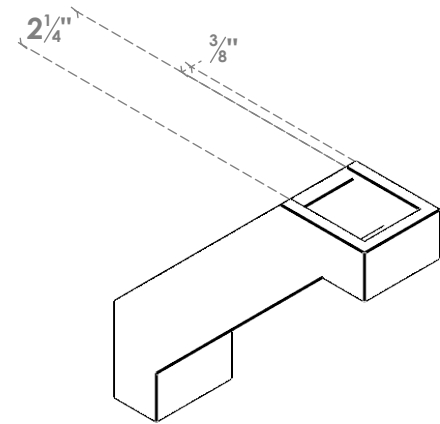

ITEM NUMBER: BRCPO030X10000X10000BUR

3"W X 10"D X 10"H BURLINGTON ARCHITECTURAL GRADE PVC OPEN BRACE

SIDE PROFILE

FRONT PROFILE

ISOMETRIC

EKENA MILLWORK
2300 WEST MAIN ST.
CLARKSVILLE, TX 75426
TOLL FREE: 866-607-0453
WWW.EKENAMILLWORK.COM