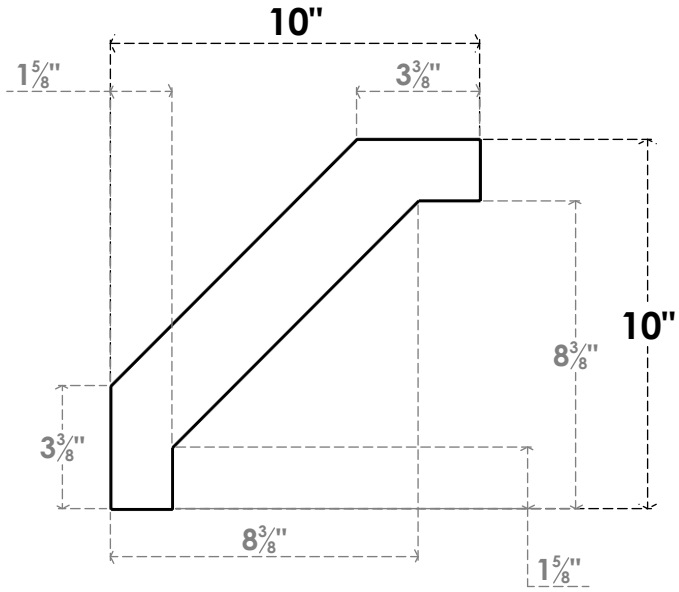

ITEM NUMBER: BRCPO030X10000X10000BUR

3"W X 10"D X 10"H BURLINGTON ARCHITECTURAL GRADE PVC OPEN BRACE

SIDE PROFILE

FRONT PROFILE

ISOMETRIC

EKENA MILLWORK
2300 WEST MAIN ST.
CLARKSVILLE, TX 75426
TOLL FREE: 866-607-0453
WWW.EKENAMILLWORK.COM